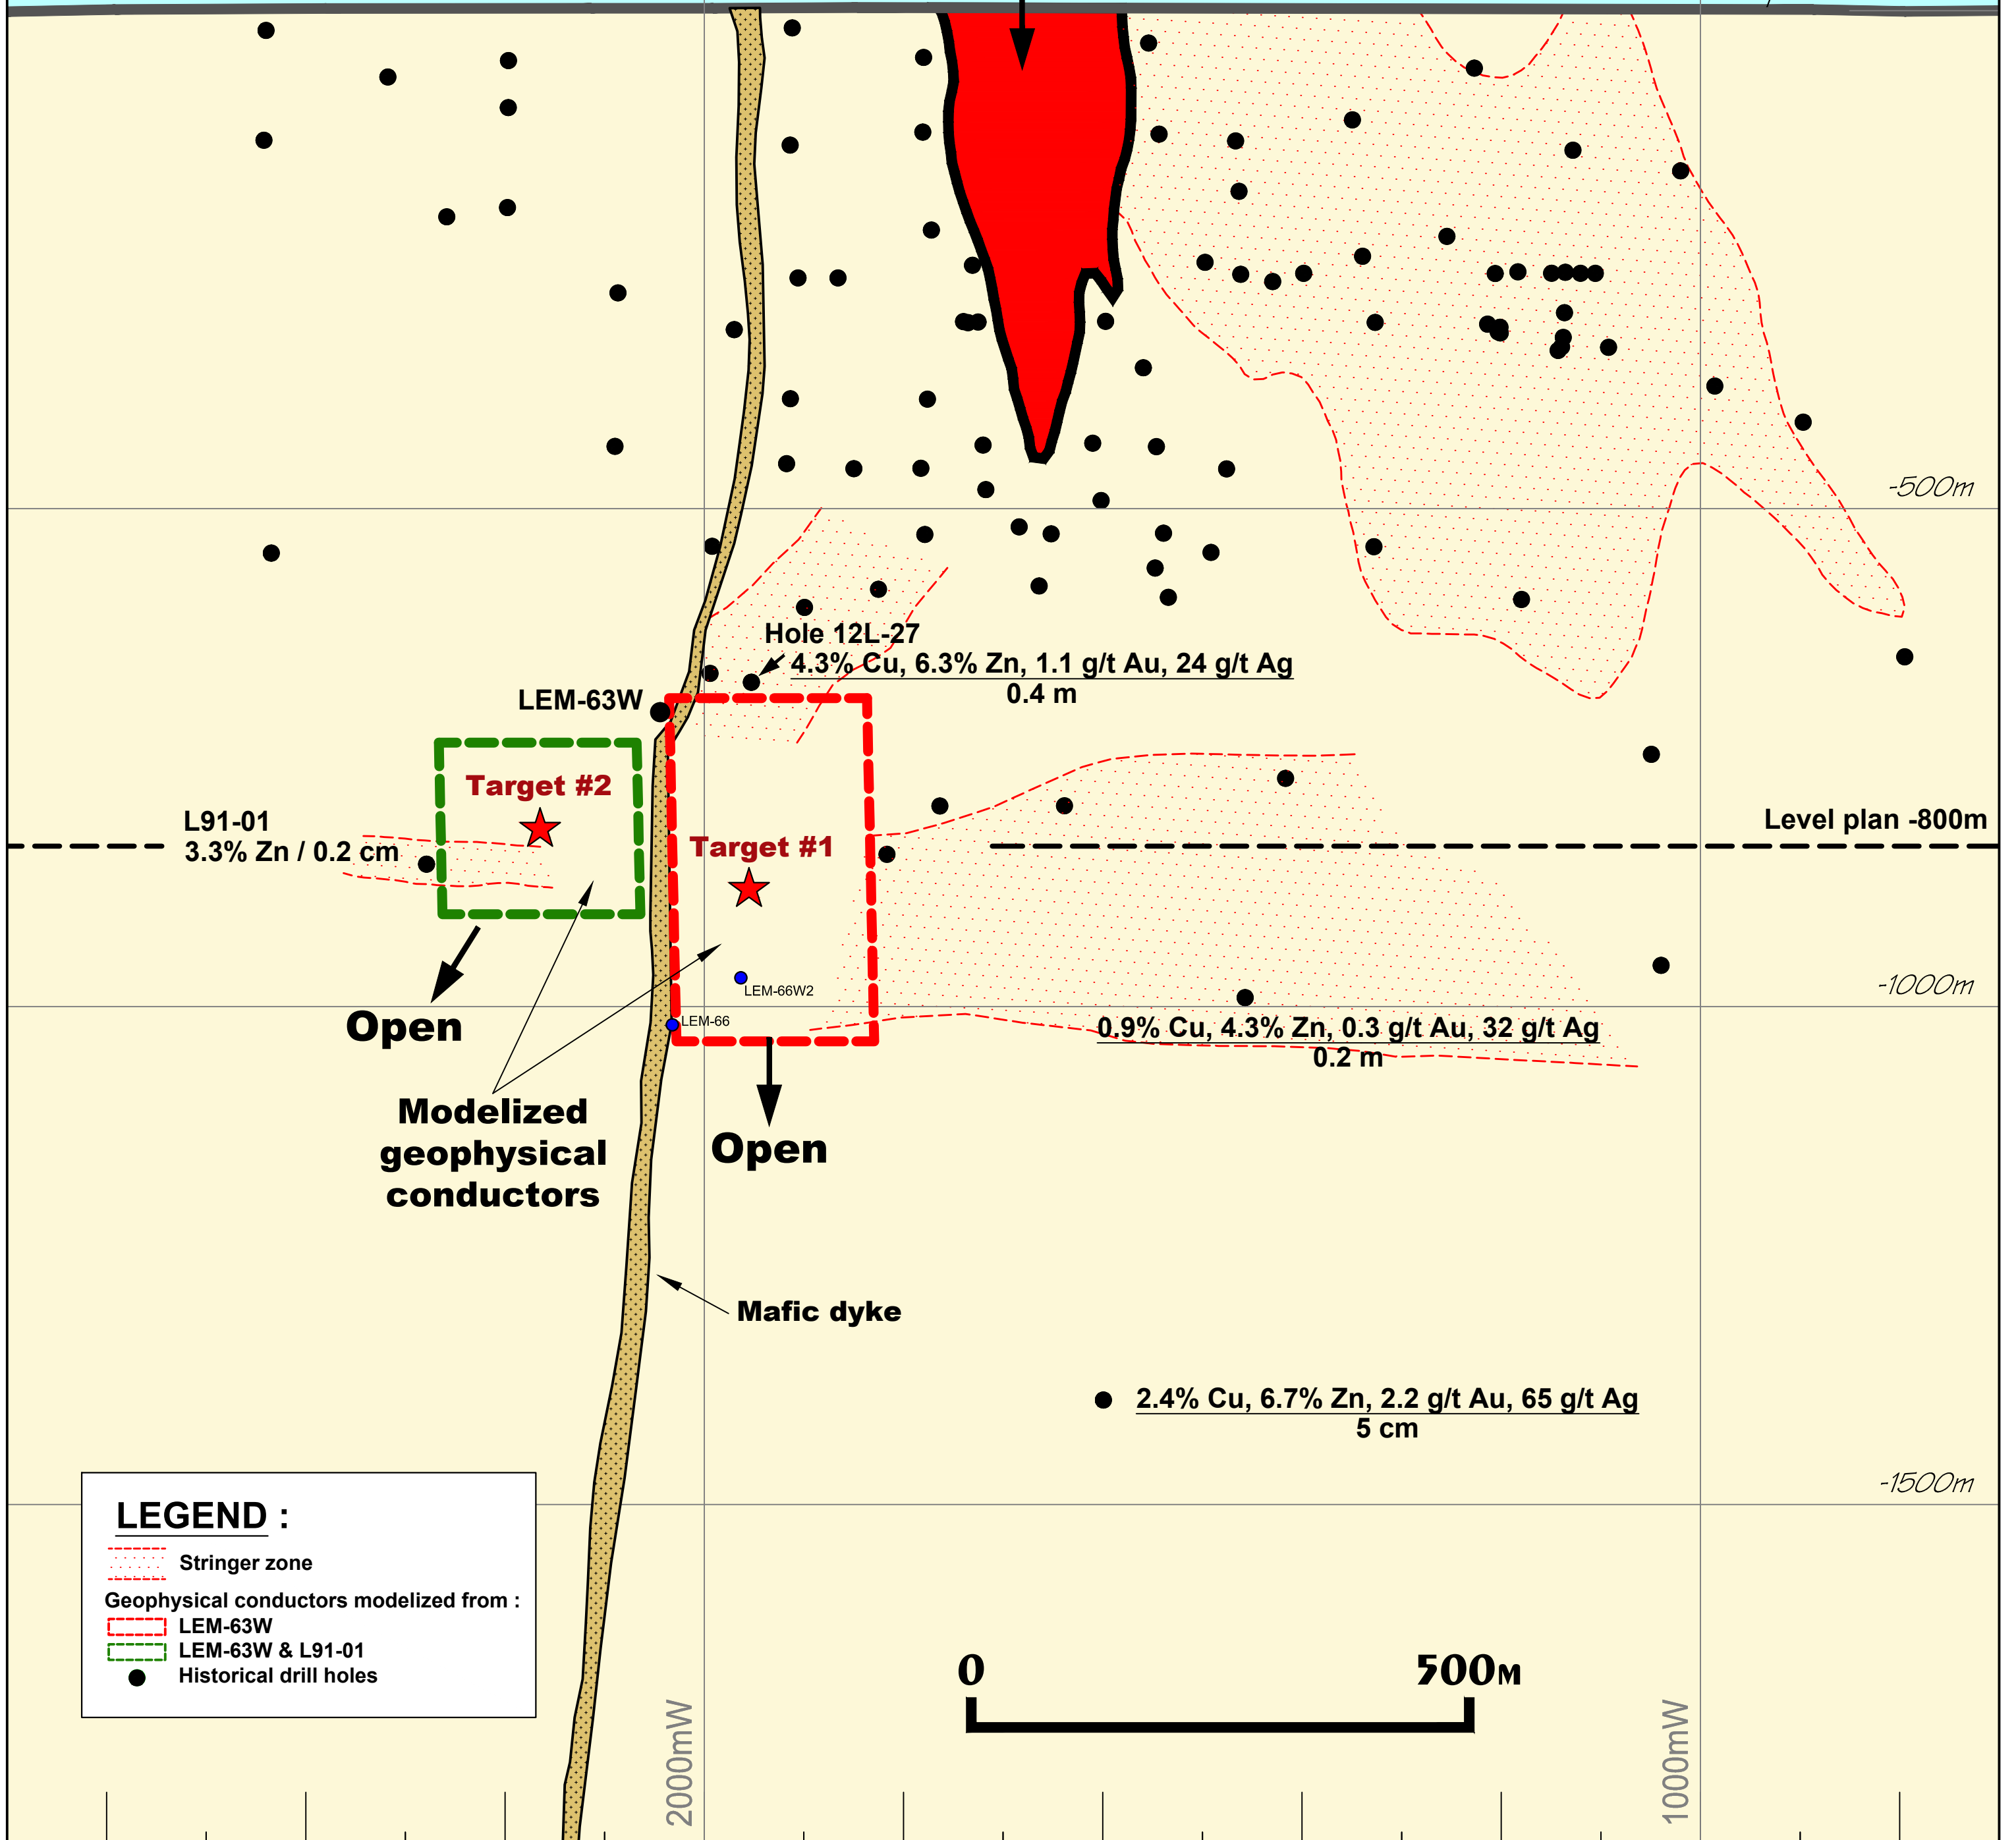

243°

063°

# LEMOINE MINE

0.76Mt @ 4.2% Cu, 9.6% Zn, 4.2g/t Au, 83g/t Ag (MINED OUT)

Depth from surface

## LONG SECTION OF LEMOINE HORIZON (LOOKING NORTH)